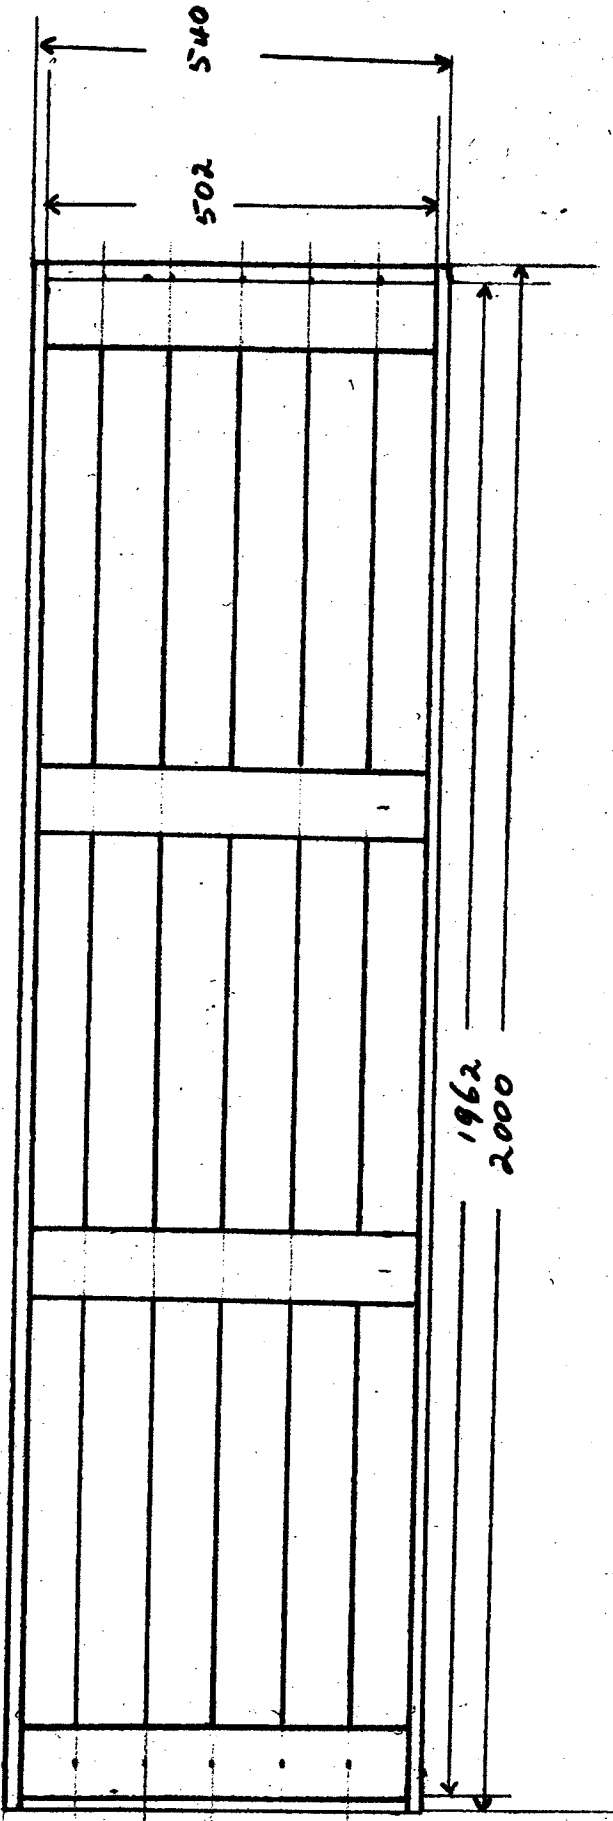

STORAGE BOX

6/9/2015

KID

TOP VIEW

END VIEW

SIDE VIEW

UNDERSIDE VIEW

STORAGE BOX 6/9/2015

BOX SIDE

1950

BOX END

412

450

450

40

STORAGE BOX

## 3/4 SCALE TO POTTING BENCH

Bench Seat 21/6/2015

Modified 30/10/2015

30/10/2015  
END VIEW

Materials - Recycled timber and steel tubing  
Construction - Galvanneal bolts and screws  
Cross braces secured to seat planks  
Bolt clamp seat top to steel frame and  
Lower timber brace  
Steel braces secured to legs and lower timber brace.